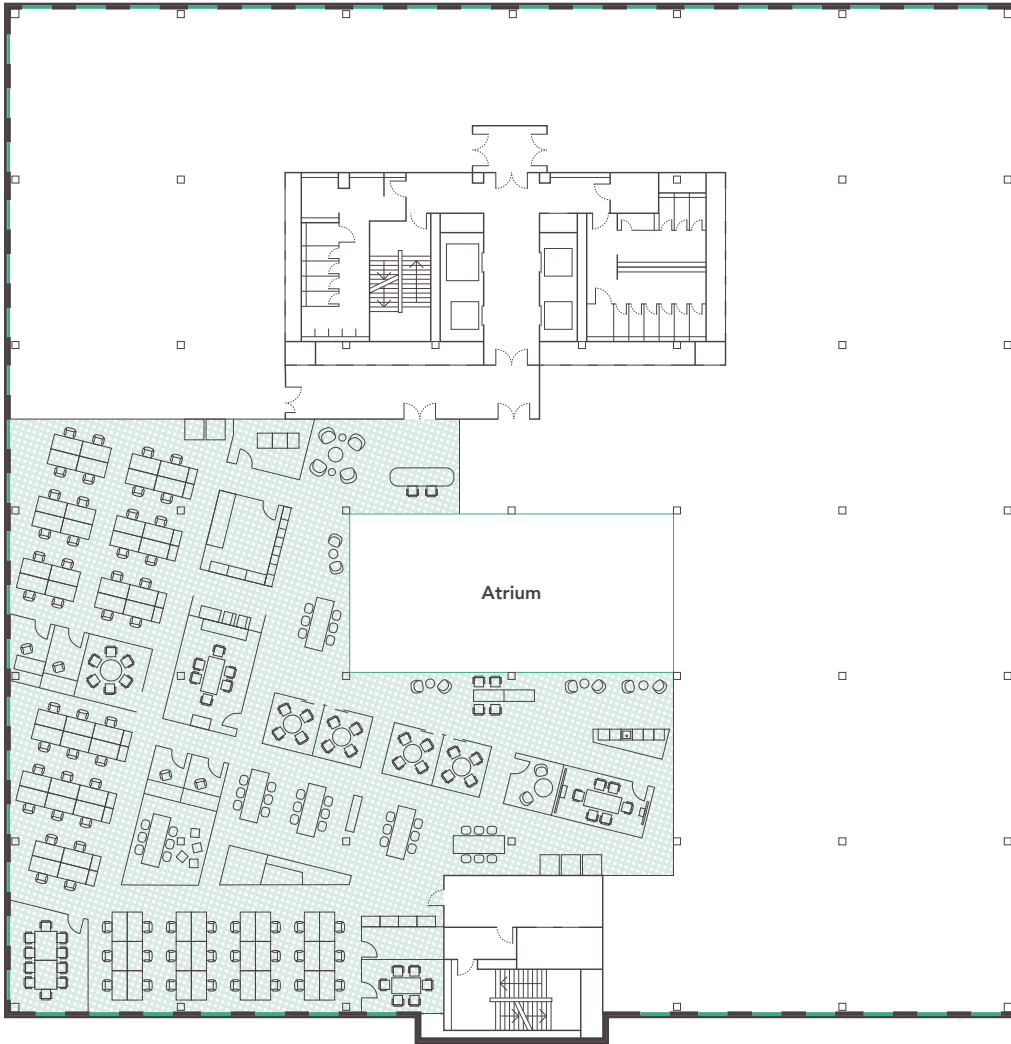

First Floor

Fully Fitted General Arrangement

Offices: 28,430 sq ft / 2,640 sq m

Floor-to-ceiling height: 3.6m

First Floor

Fully Fitted General Arrangement

Offices: 28,430 sq ft / 2,640 sq m

Floor-to-ceiling height: 3.6m

Part Fourth Floor

Fully Fitted Plug and Play
Offices: 9,276 sq ft / 862 sq m
Floor-to-ceiling height: 3.6m