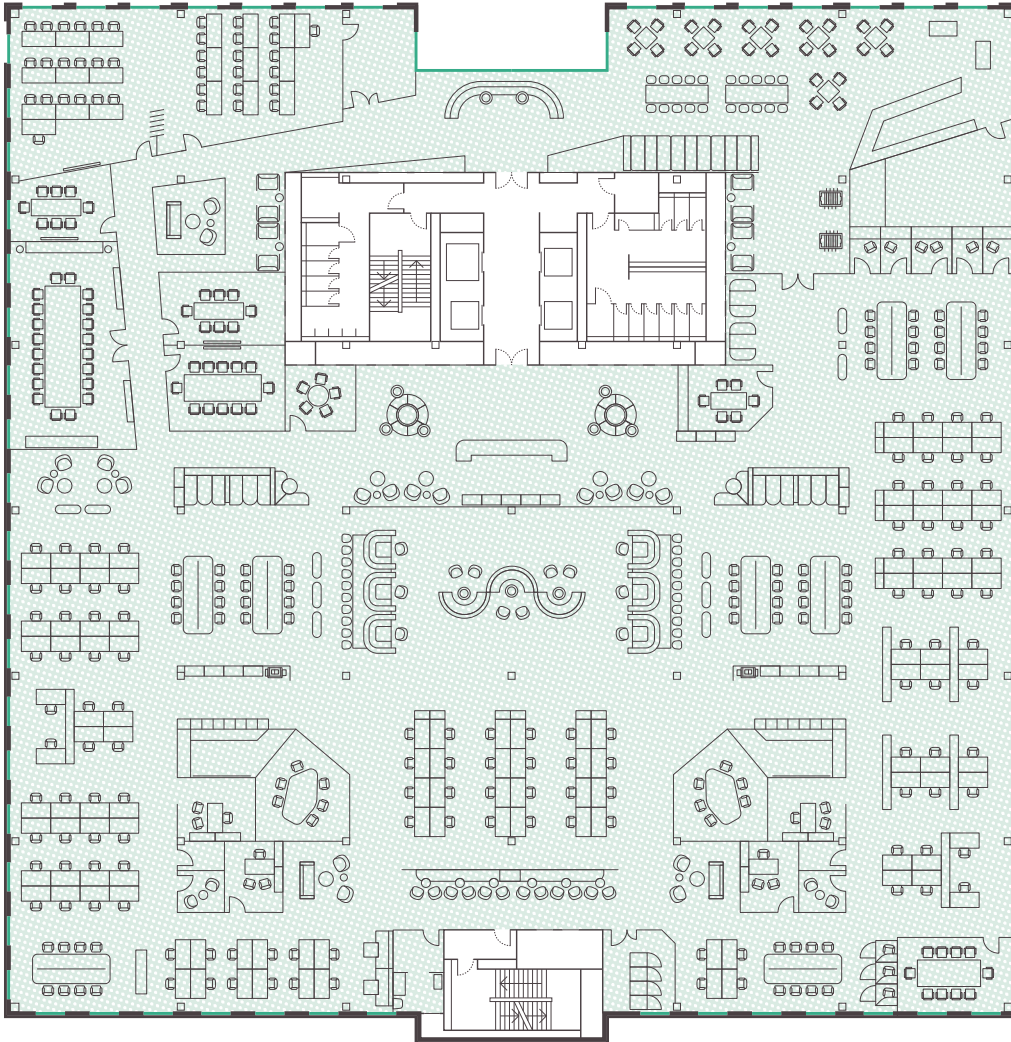

First Floor

Fully Fitted General Arrangement

Offices: 28,430 sq ft / 2,640 sq m

Floor-to-ceiling height: 3.6m

First Floor

Fully Fitted General Arrangement

Offices: 28,430 sq ft / 2,640 sq m

Floor-to-ceiling height: 3.6m

Part Fourth Floor

Fully Fitted Plug and Play
Offices: 9,276 sq ft / 862 sq m
Floor-to-ceiling height: 3.6m