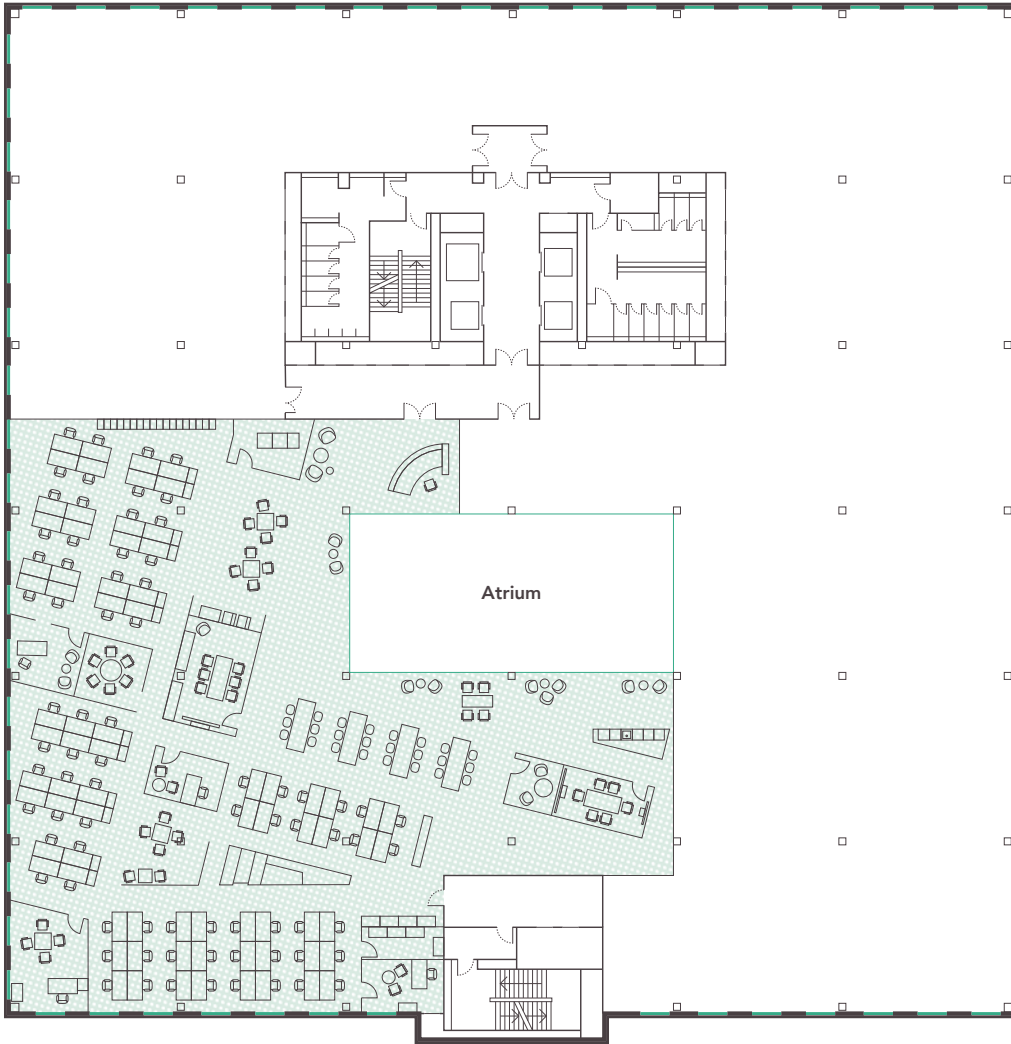

First Floor

Fully Fitted General Arrangement

Offices: 28,430 sq ft / 2,640 sq m

Floor-to-ceiling height: 3.6m

First Floor

Fully Fitted General Arrangement

Offices: 28,430 sq ft / 2,640 sq m

Floor-to-ceiling height: 3.6m

Part Fourth Floor

Fully Fitted Plug and Play
Offices: 9,276 sq ft / 862 sq m
Floor-to-ceiling height: 3.6m