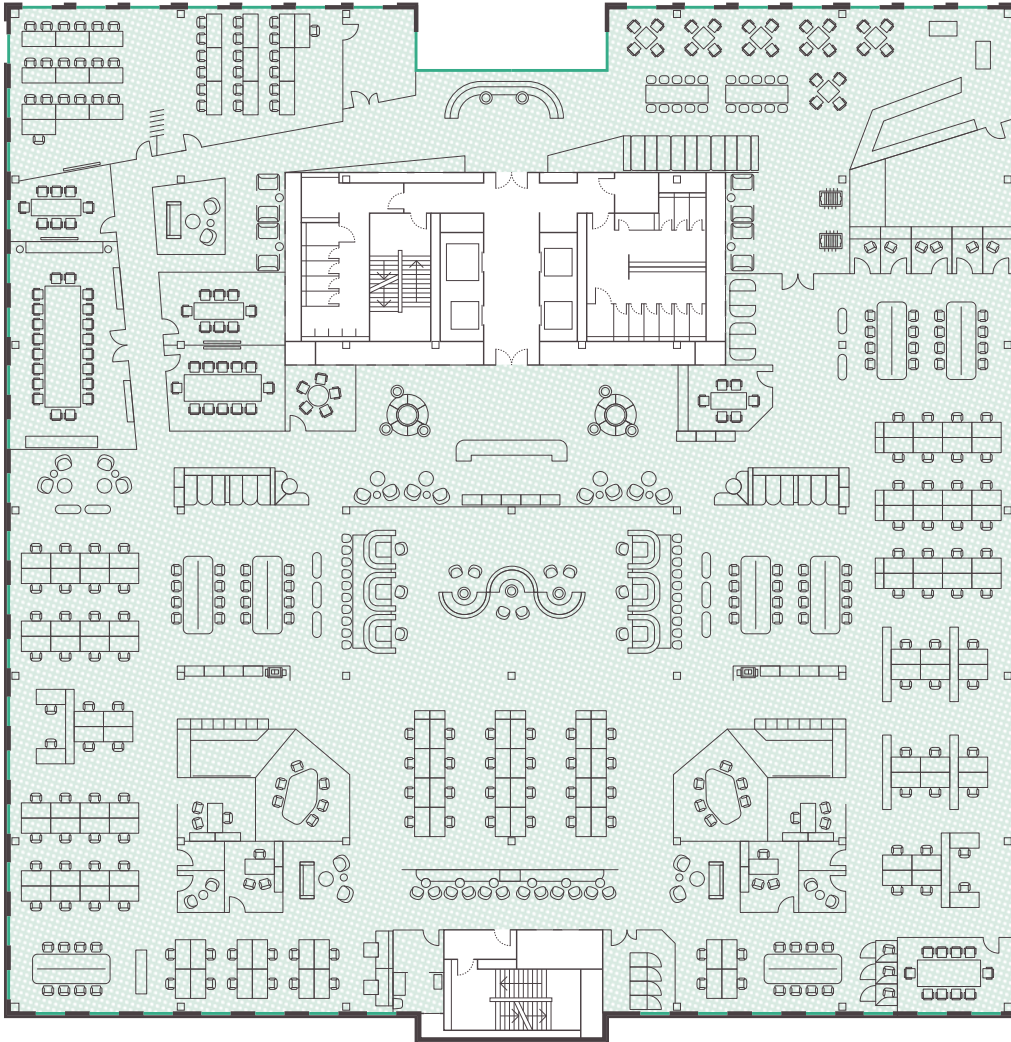

First Floor

Fully Fitted General Arrangement

Offices: 28,430 sq ft / 2,640 sq m

Floor-to-ceiling height: 3.6m

First Floor

Fully Fitted General Arrangement

Offices: 28,430 sq ft / 2,640 sq m

Floor-to-ceiling height: 3.6m

Part Fourth Floor

Fully Fitted Plug and Play
Offices: 9,276 sq ft / 862 sq m
Floor-to-ceiling height: 3.6m